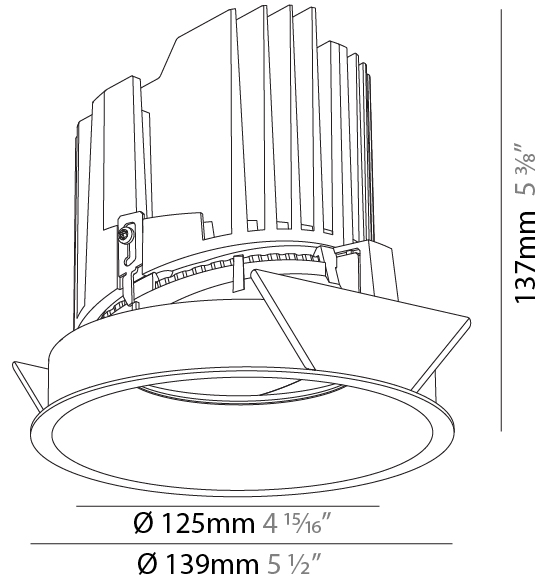

### PHYSICAL

Shape: Round  
 Diameter (mm): 139  
 Diameter (in): 5 1/2  
 Height (mm): 137  
 Height (in): 5 3/8  
 Ceiling Thickness (mm): 10 / 12.5 / 15  
 Ceiling Thickness (in): 3/8 or 1/2 or 9/16  
 Min. Recessing Depth (mm): 150  
 Min. Recessing Depth (in): 5 7/8  
 Light Distribution: Adjustable / Downlight  
 Weight (kg): 0.849  
 Weight (lbs): 1.87  
 Fixture Finish: SSR / BKV / CWI / CRY / HAB / UFT / ITA / RUA / FTG / MYG / LOD / PUS / FRO / FUP / KIA / POP / BLS / SPG / MEY / GOH / GUM / CHC / COM / ABZ / JAG / OBR / MOS / ROR  
 Fixture Material: Aluminum Die Cast  
 Cut-out Measurements: 130mm / 5 1/8"

#### PHYSICAL

Shape: Round  
 Diameter (mm): 139  
 Diameter (in): 5 1/2  
 Height (mm): 137  
 Height (in): 5 3/8  
 Ceiling Thickness (mm): 10 / 12.5 / 15  
 Ceiling Thickness (in): 3/8 or 1/2 or 9/16  
 Min. Recessing Depth (mm): 150  
 Min. Recessing Depth (in): 5 7/8  
 Light Distribution: Adjustable / Downlight  
 Weight (kg): 0.851  
 Weight (lbs): 1.88  
 Fixture Finish: SSR / BKV / CWI / CRY / HAB / UFT / ITA / RUA / FTG / MYG / LOD / PUS / FRO / FUP / KIA / POP / BLS / SPG / MEY / GOH / GUM / CHC / COM / ABZ / JAG / OBR / MOS / ROR  
 Fixture Material: Aluminum Die Cast  
 Cut-out Measurements: 130mm / 5 1/8"

#### OPTICAL

Reflector°: 10  
 Adjustability: Rotational 355°; Tilt 10°

#### RATINGS AND CERTIFICATIONS

Certified By: Certified for North American Standards  
 IP rating: IP54

130mm 5 1/8"	150mm 5 7/8"	10   15mm 3/8"   9/16"	10°	355°		

A